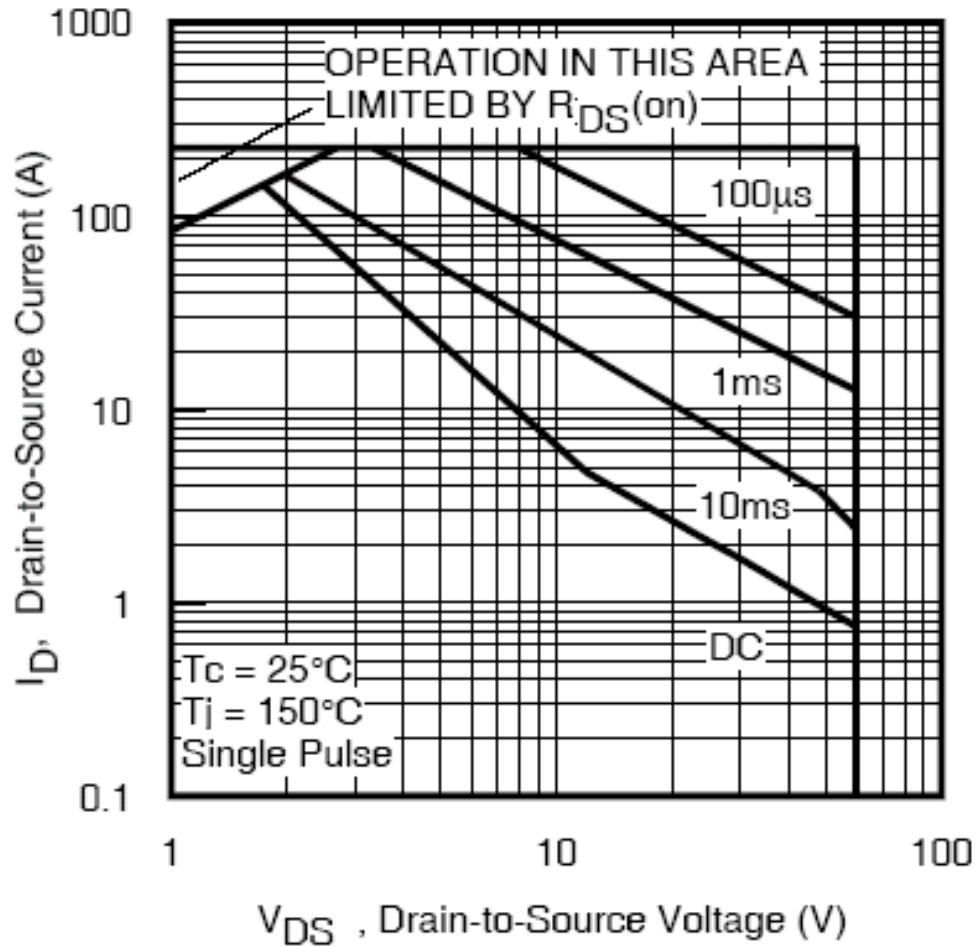

IRHLNA77064 - SOA CURVE