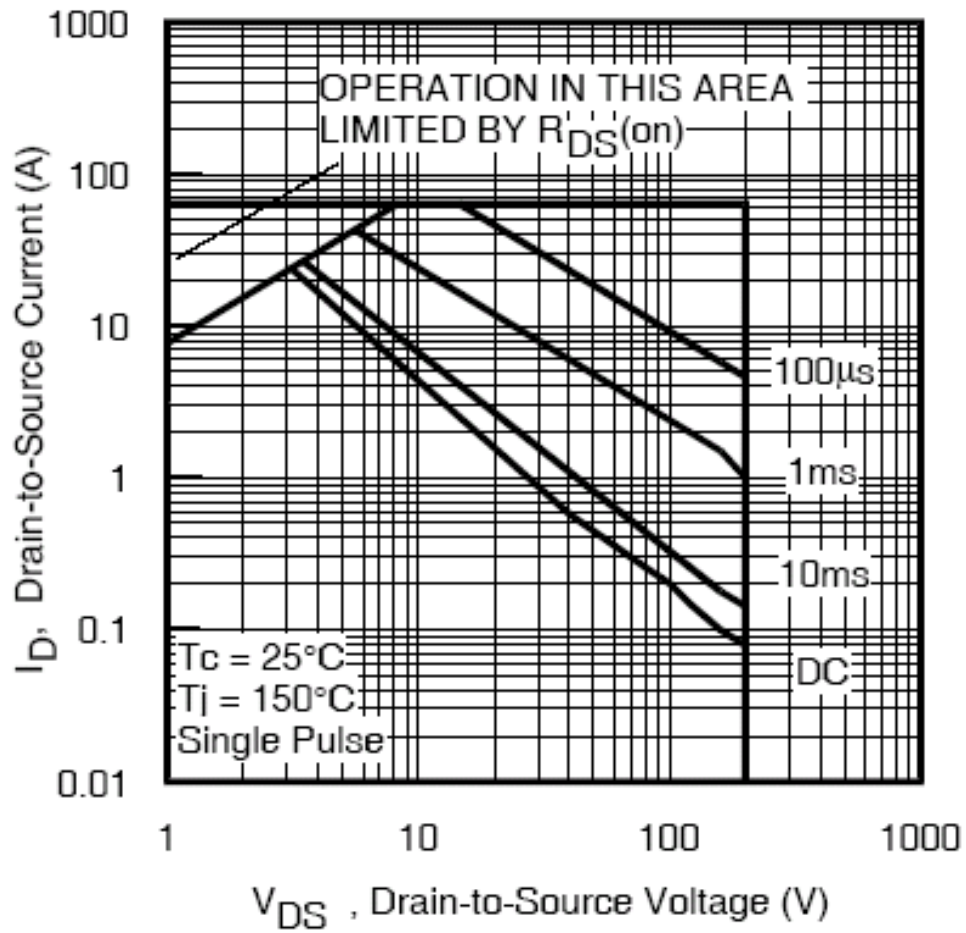

IRHNJ67230 - SOA CURVE