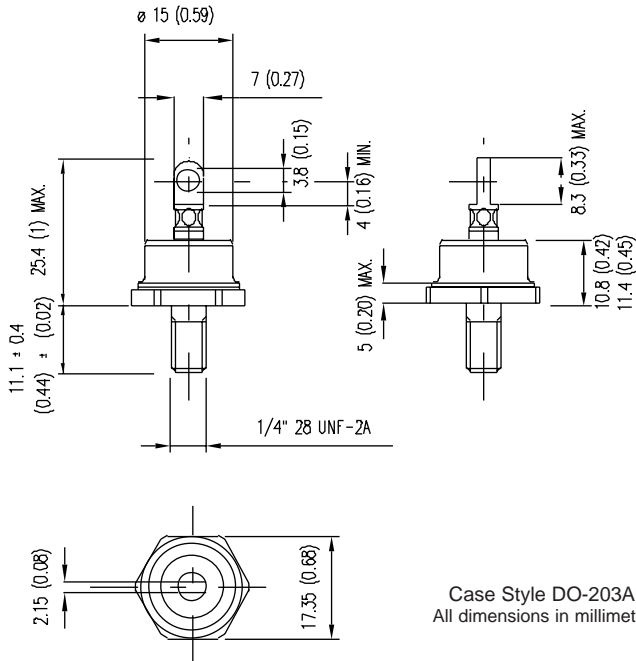

DO-5 Outline

Case Style DO-203AB (DO-5)
All dimensions in millimeters (inches)