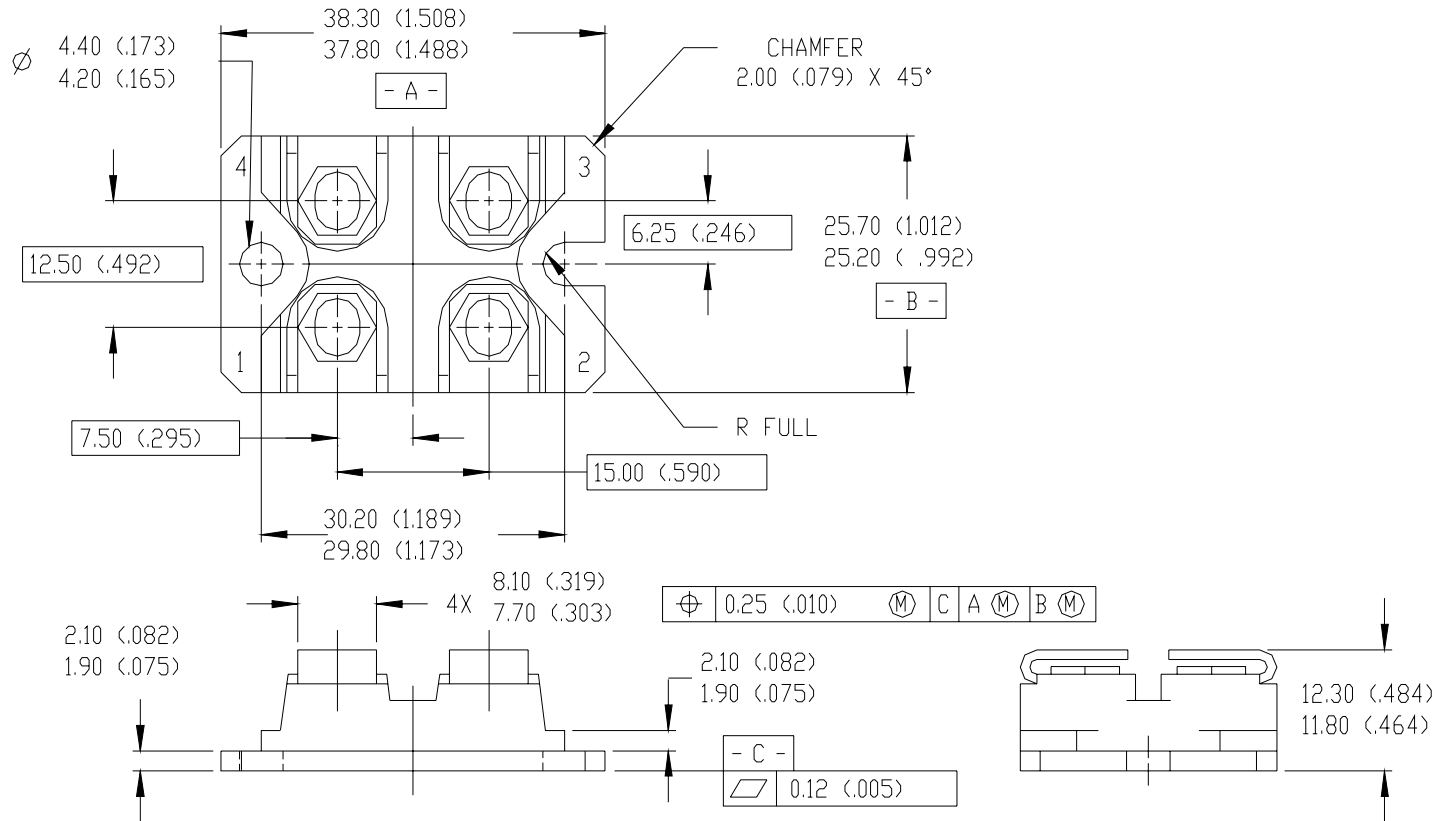

# SOT-227 Package Outline

Dimensions are shown in millimeters (inches)

## LEAD ASSIGNMENTS