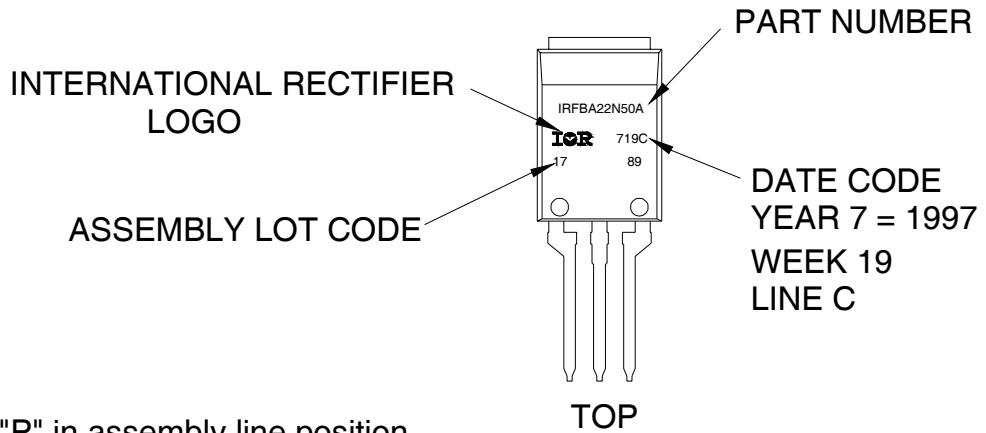

SUPER-220 (TO-273AA)

EXAMPLE: THIS IS AN IRFBA22N50A WITH
ASSEMBLY LOT CODE 1789
ASSEMBLED ON WW 19, 1997
IN THE ASSEMBLY LINE "C"

Note: "P" in assembly line position
indicates "Lead-Free"