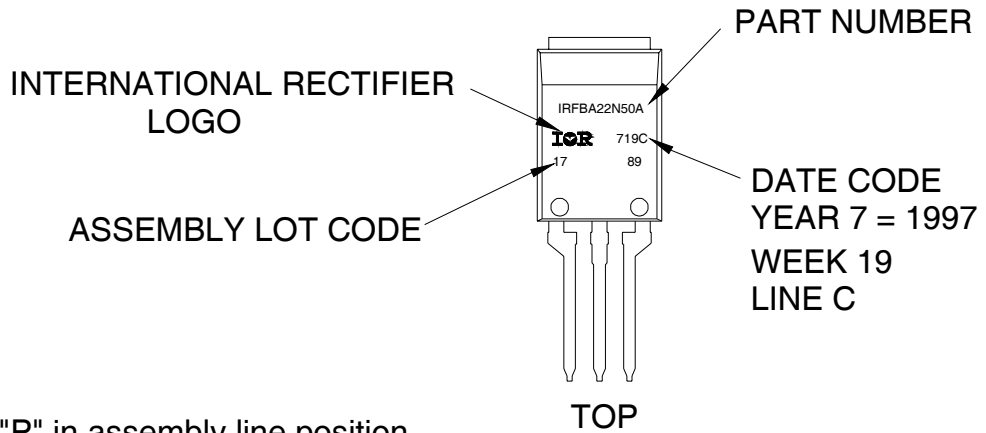

SUPER-220 (TO-273AA)

EXAMPLE: THIS IS AN IRFBA22N50A WITH
ASSEMBLY LOT CODE 1789
ASSEMBLED ON WW 19, 1997
IN THE ASSEMBLY LINE "C"

Note: "P" in assembly line position
indicates "Lead-Free"