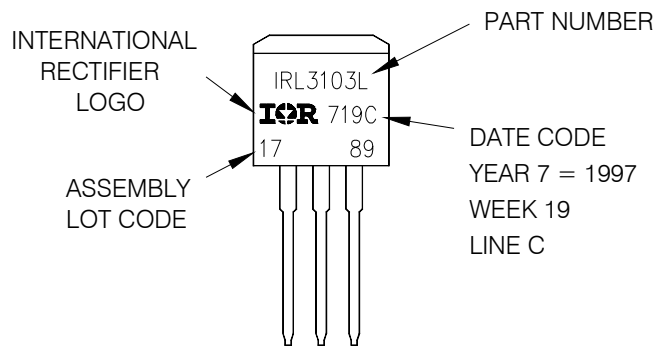

TO-262AA

EXAMPLE: THIS IS AN IRL3103L
LOT CODE 1789
ASSEMBLED ON WW 19, 1997
IN THE ASSEMBLY LINE "C"

Note: "P" in assembly line position
indicates "Lead - Free"

OR