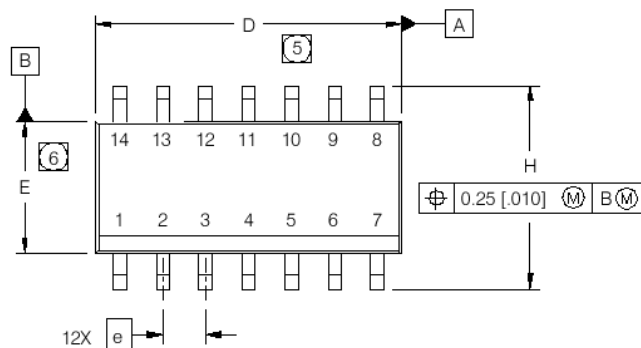

## SO-14 Package Details

DIM	INCHES		MILLIMETERS	
	MIN	MAX	MIN	MAX
A	.061	.068	1.55	1.73
A1	.004	.0098	0.127	0.25
A2	.055	.061	1.40	1.55
B	.0138	.0192	0.35	0.49
C	.0075	.0098	0.19	0.25
D	.337	.344	8.58	8.74
E	.150	.157	3.81	3.99
e	.050 BASIC		1.27 BASIC	
H	.230	.244	5.84	6.20
h	.010	.016	0.25	0.41
L	.016	.035	0.41	0.89
y	0°	8°	0°	8°